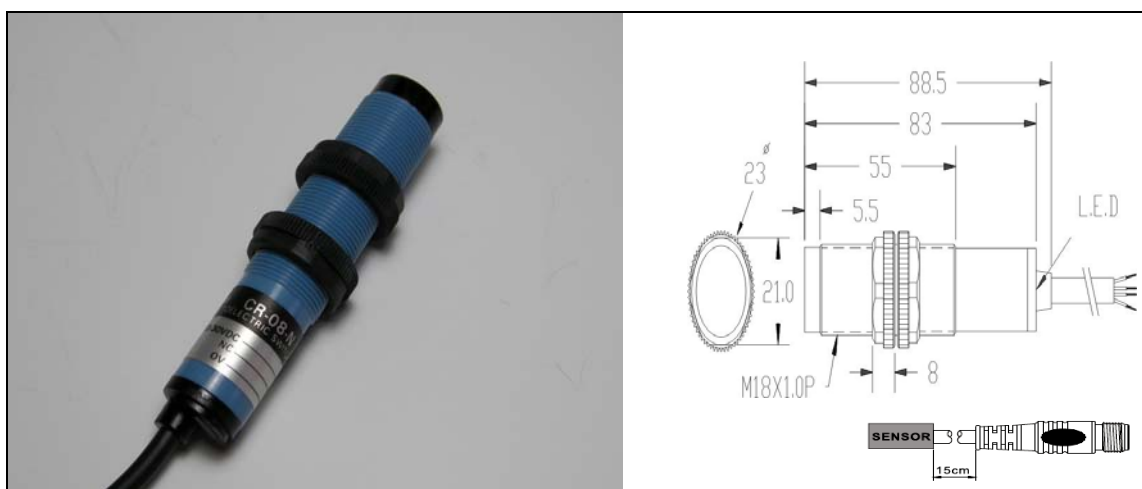

XP-A Series

- 👍 Operating voltage (AC 24~ 240 V · 50/60 Hz)
- 👍 Load current (300 mA max), AC non-contact output, Light ON or Dark ON two systems available.
- 👍 The body is filling with resin, the structure protection reaches IEC IP67 standard at water proof, oil resistance, shock resistance, insulation resistance, impact resistance and excellent tolerance at environment.
- 👍 CENELEC standard size M18 specification, easy installation.
- 👍 Available with Horizontal type and Vertical type.
- 👍 Various detection distance, 10 cm, 15cm, 30cm..etc.

Model number	Switching output	Sensing method	Sensing distance	Connecting method
XP-SP10MA1	NO	Through-beam	10M	Pre-wired 2M Cable
XP-SP10MA2	NC			Cable with M12 plug
XP-SP10MA1-H	NO			
XP-SP10MA2-H	NC			
XP-SR200A1	NO	Retro-reflective	1.5M	Pre-wired 2M Cable
XP-SR200A2	NC			Cable with M12 plug
XP-SR200A1-H	NO			
XP-SR200A2-H	NC			
XP-CR30A1	NO	Diffuse-reflective	30cm	Pre-wired 2M Cable
XP-CR30A2	NC			Cable with M12 plug
XP-CR30A1-H	NO			
XP-CR30A2-H	NC			
XP-CR10A1	NO		10cm	Pre-wired 2M Cable
XP-CR10A2	NC			
XP-CR10A1-H	NO			Cable with M12 plug
XP-CR10A2-H	NC			

Model number	Switching output	Sensing method	Sensing distance	Connecting method
XP-SP10MSA1	NO	Through-beam	10M	Pre-wired 2M Cable
XP-SP10MSA2	NC			Cable with M12 plug
XP-SP10MSA1-H	NO			
XP-SP10MSA2-H	NC			
XP-SR200SA1	NO	Retro-reflective	1.5M	Pre-wired 2M Cable
XP-SR200SA2	NC			Cable with M12 plug
XP-SR200SA1-H	NO			
XP-SR200SA2-H	NC			
XP-CR30SA1	NO	Diffuse-reflective	30cm	Pre-wired 2M Cable
XP-CR30SA2	NC			Cable with M12 plug
XP-CR30SA1-H	NO			
XP-CR30SA2-H	NC			
XP-CR15SA1	NO		15cm	Pre-wired 2M Cable
XP-CR15SA2	NC			Cable with M12 plug
XP-CR15SA1-H	NO			
XP-CR15SA2-H	NC			

Item	Specifications
Operating voltage	AC 24~240V±10%、50/60 Hz
Control output	AC non-contact output
Response time	< 20ms
Load current	≤ 300mA
Light source	Infraed LED
Operation indicator	Red LED
Enclosure protection	IEC IP67