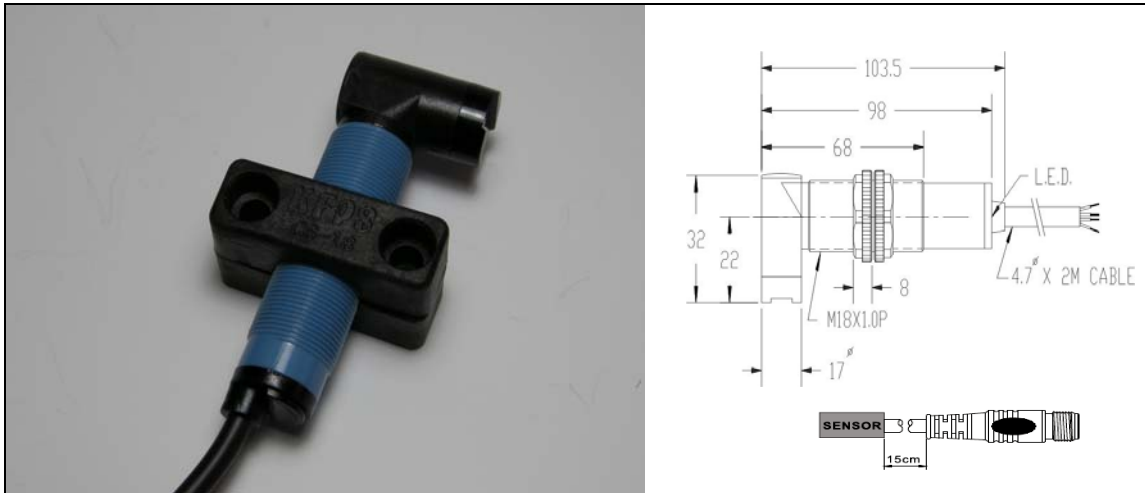

XP-A Series

- 👍 Operating voltage (AC 24~ 240 V · 50/60 Hz)
- 👍 Load current (300 mA max), AC non-contact output, Light ON or Dark ON two systems available.
- 👍 The body is filling with resin, the structure protection reaches IEC IP67 standard at water proof, oil resistance, shock resistance, insulation resistance, impact resistance and excellent tolerance at environment.
- 👍 CENELEC standard size M18 specification, easy installation.
- 👍 Available with Horizontal type and Vertical type.
- 👍 Various detection distance, 10 cm, 15cm, 30cm..etc.

Model number	Switching output	Sensing method	Sensing distance	Connecting method
XP-SP10MA1	NO	Through-beam	10M	Pre-wired 2M Cable
XP-SP10MA2	NC			Cable with M12 plug
XP-SP10MA1-H	NO			
XP-SP10MA2-H	NC			
XP-SR200A1	NO	Retro-reflective	1.5M	Pre-wired 2M Cable
XP-SR200A2	NC			Cable with M12 plug
XP-SR200A1-H	NO			
XP-SR200A2-H	NC			
XP-CR30A1	NO	Diffuse-reflective	30cm	Pre-wired 2M Cable
XP-CR30A2	NC			Cable with M12 plug
XP-CR30A1-H	NO			
XP-CR30A2-H	NC			
XP-CR10A1	NO		10cm	Pre-wired 2M Cable
XP-CR10A2	NC			
XP-CR10A1-H	NO			Cable with M12 plug
XP-CR10A2-H	NC			

Model number	Switching output	Sensing method	Sensing distance	Connecting method
XP-SP10MSA1	NO	Through-beam	10M	Pre-wired 2M Cable
XP-SP10MSA2	NC			Cable with M12 plug
XP-SP10MSA1-H	NO			
XP-SP10MSA2-H	NC			
XP-SR200SA1	NO	Retro-reflective	1.5M	Pre-wired 2M Cable
XP-SR200SA2	NC			Cable with M12 plug
XP-SR200SA1-H	NO			
XP-SR200SA2-H	NC			
XP-CR30SA1	NO	Diffuse-reflective	30cm	Pre-wired 2M Cable
XP-CR30SA2	NC			Cable with M12 plug
XP-CR30SA1-H	NO			
XP-CR30SA2-H	NC			
XP-CR15SA1	NO		15cm	Pre-wired 2M Cable
XP-CR15SA2	NC			Cable with M12 plug
XP-CR15SA1-H	NO			
XP-CR15SA2-H	NC			